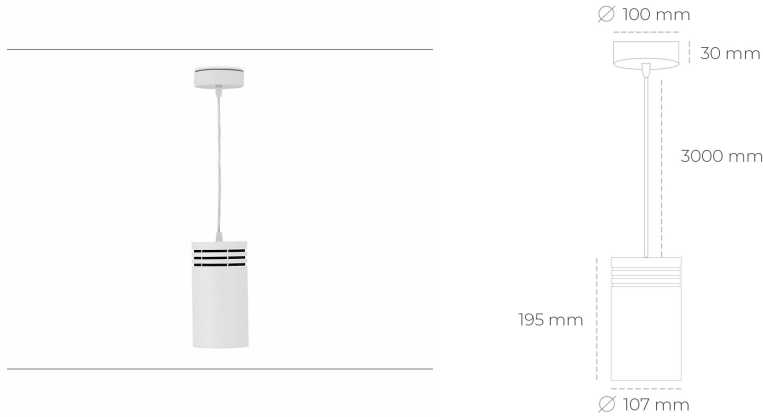

DOWNLIGHT LIDER Z 957 21W 60° WHITE SPECIAL ON/OFF

Article number: N202-K0003-CC957-H5-G60-ZA02_550-S1-###

LED	COB
Light colour	5700 [K] SPECIAL
CRI	90
Led chip flux	2788 [lm]
Luminous flux	2509 [lm]
System power	21 [W]
Luminaire Efficiency	119 [lm/W]
Beam angle	60°
Controller	ON/OFF
MacAdam	3 SDCM

Downlight LED

Suspended LED downlight. Aluminium housing. Plastic cover included. Available in white, black and grey. Any RAL palette colour available on enquiry. Power cord - 300cm. Reflector beams available: 15°, 23° 38°, 34° and 60°. Maximum power is 31W.

LUMINAIRE

Weight	1,17 [kg]
Protection rating IP , IK , class	IP 20, IK 1,
Luminaire colour	WHITE
Cover	Plastic
Operating voltage	220-240V 50-60Hz

Note: All data are typical values. Tolerance of measurements +/-10% System features may change with product improvements due to technical advances.