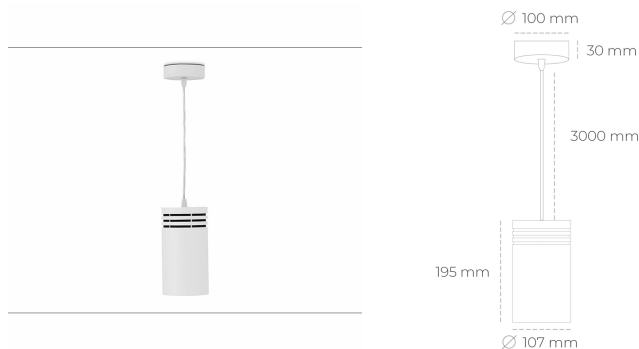

DOWNLIGHT LIDER Z 957 31W 23° WHITE SPECIAL ON/OFF

Article number: N202-K0003-CC957-H5-G23-ZA03_800-S1-###

LED	COB
Light colour	5700 [K] SPECIAL
CRI	90
Led chip flux	3934 [lm]
Luminous flux	3540 [lm]
System power	31 [W]
Luminaire Efficiency	114 [lm/W]
Beam angle	23°
Controller	ON/OFF
MacAdam	3 SDCM

Downlight LED

Suspended LED downlight. Aluminium housing. Plastic cover included. Available in white, black and grey. Any RAL palette colour available on enquiry. Power cord - 300cm. Reflector beams available: 15°, 23°, 38°, 34° and 60°. Maximum power is 31W.

LUMINAIRE

Weight	0.87 [kg]
Protection rating IP , IK , class	IP 20, IK 1,
Luminaire colour	WHITE
Cover	Plastic
Operating voltage	220-240V 50-60Hz

Note: All data are typical values. Tolerance of measurements +/-10%
System features may change with product improvements due to technical advances.