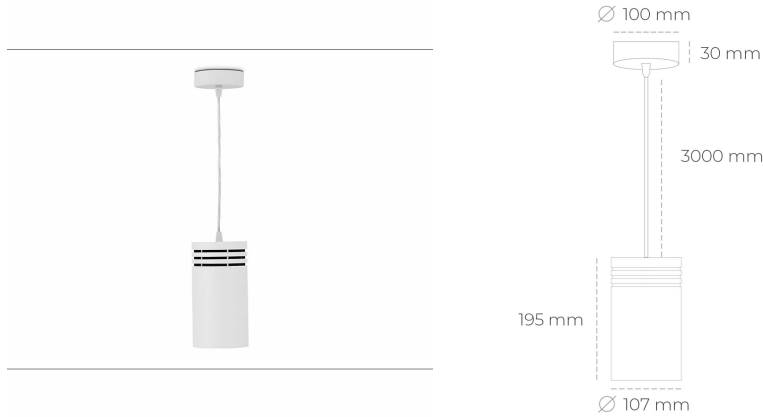

DOWNLIGHT LIDER Z 957 27W 23° WHITE SPECIAL ON/OFF

Article number: N202-K0003-CC957-H5-G23-ZA02_700-S1-###

LED	COB
Light colour	5700 [K] SPECIAL
CRI	90
Led chip flux	3484 [lm]
Luminous flux	3135 [lm]
System power	27 [W]
Luminaire Efficiency	116 [lm/W]
Beam angle	23°
Controller	ON/OFF
MacAdam	3 SDCM

Downlight LED

Suspended LED downlight. Aluminium housing. Plastic cover included. Available in white, black and grey. Any RAL palette colour available on enquiry. Power cord - 300cm. Reflector beams available: 15°, 23° 38°, 34° and 60°. Maximum power is 31W.

LUMINAIRE

Weight	1,17 [kg]
Protection rating IP , IK , class	IP 20, IK 1,
Luminaire colour	WHITE
Cover	Plastic
Operating voltage	220-240V 50-60Hz

Note: All data are typical values. Tolerance of measurements +/-10% System features may change with product improvements due to technical advances.