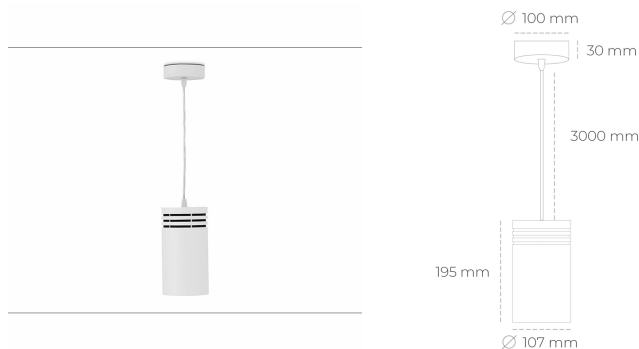

DOWNLIGHT LIDER Z 957 23W 15° WHITE SPECIAL ON/OFF

Article number: N202-K0003-CC957-H5-G15-ZA02_600-S1-###

LED	COB
Light colour	5700 [K] SPECIAL
CRI	90
Led chip flux	3023 [lm]
Luminous flux	2720 [lm]
System power	23 [W]
Luminaire Efficiency	118 [lm/W]
Beam angle	15°
Controller	ON/OFF
MacAdam	3 SDCM

Downlight LED

Suspended LED downlight. Aluminium housing. Plastic cover included. Available in white, black and grey. Any RAL palette colour available on enquiry. Power cord - 300cm. Reflector beams available: 15°, 23° 38°, 34° and 60°. Maximum power is 31W.

LUMINAIRE

Weight	1.17 [kg]
Protection rating IP , IK , class	IP 20, IK 1,
Luminaire colour	WHITE
Cover	Plastic
Operating voltage	220-240V 50-60Hz

Note: All data are typical values. Tolerance of measurements +/-10%
System features may change with product improvements due to technical advances.