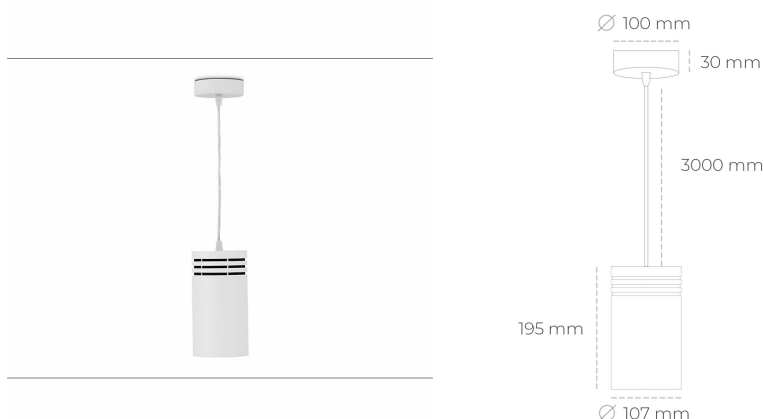

DOWNLIGHT LIDER Z 942 21W 60° WHITE MEAT WHITE ON/OFF

Article number: N202-K0003-CC942-H5-G60-ZA02_550-S1-###

LED	COB
Light colour	4200 [K] MEAT WHITE
CRI	90
Led chip flux	2159 [lm]
Luminous flux	1943 [lm]
System power	21 [W]
Luminaire Efficiency	93 [lm/W]
Beam angle	60°
Controller	ON/OFF
MacAdam	3 SDCM

Downlight LED

Suspended LED downlight. Aluminium housing. Plastic cover included. Available in white, black and grey. Any RAL palette colour available on enquiry. Power cord - 300cm. Reflector beams available: 15°, 23° 38°, 34° and 60°. Maximum power is 31W.

LUMINAIRE

Weight	1,17 [kg]
Protection rating IP , IK , class	IP 20, IK 1,
Luminaire colour	WHITE
Cover	Plastic
Operating voltage	220-240V 50-60Hz

Note: All data are typical values. Tolerance of measurements +/-10% System features may change with product improvements due to technical advances.