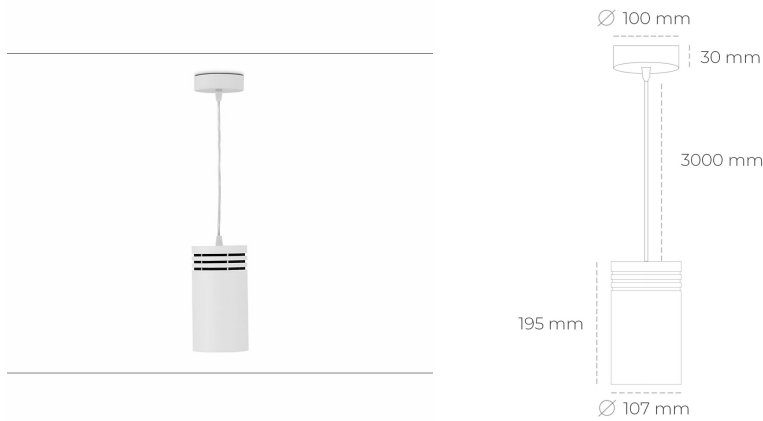

DOWNLIGHT LIDER Z 942 10W 60° WHITE MEAT WHITE ON/OFF

Article number: N202-K0003-CC942-H5-G60-ZA01_250-S1-###

LED	COB
Light colour	4200 [K] MEAT WHITE
CRI	90
Led chip flux	1023 [lm]
Luminous flux	920 [lm]
System power	10 [W]
Luminaire Efficiency	92 [lm/W]
Beam angle	60°
Controller	ON/OFF
MacAdam	3 SDCM

Downlight LED

Suspended LED downlight. Aluminium housing. Plastic cover included. Available in white, black and grey. Any RAL palette colour available on enquiry. Power cord - 300cm. Reflector beams available: 15°, 23° 38°, 34° and 60°. Maximum power is 31W.

LUMINAIRE

Weight	1,17 [kg]
Protection rating IP , IK , class	IP 20, IK 1,
Luminaire colour	Plastic
Cover	220-240V 50-60Hz
Operating voltage	

Note: All data are typical values. Tolerance of measurements +/-10% System features may change with product improvements due to technical advances.