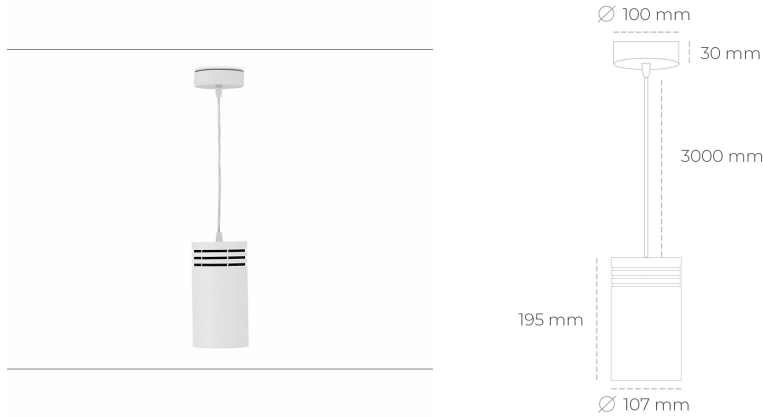

DOWNLIGHT LIDER Z 942 19W 45° WHITE MEAT WHITE ON/OFF

Article number: N202-K0003-CC942-H5-G45-ZA01_500-S1-###

LED	COB
Light colour	4200 [K] MEAT WHITE
CRI	90
Led chip flux	1976 [lm]
Luminous flux	1778 [lm]
System power	19 [W]
Luminaire Efficiency	94 [lm/W]
Beam angle	45°
Controller	ON/OFF
MacAdam	3 SDCM

Downlight LED

Suspended LED downlight. Aluminium housing. Plastic cover included. Available in white, black and grey. Any RAL palette colour available on enquiry. Power cord - 300cm. Reflector beams available: 15°, 23° 38°, 34° and 60°. Maximum power is 31W.

LUMINAIRE

Weight	1,17 [kg]
Protection rating IP , IK , class	IP 20, IK 1,
Luminaire colour	WHITE
Cover	Plastic
Operating voltage	220-240V 50-60Hz

Note: All data are typical values. Tolerance of measurements +/-10% System features may change with product improvements due to technical advances.