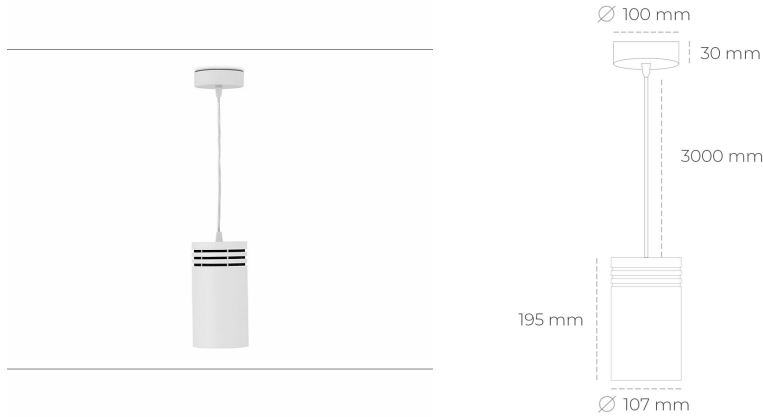

DOWNLIGHT LIDER Z 942 10W 45° WHITE MEAT WHITE ON/OFF

LED	COB
Light colour	4200 [K] MEAT WHITE
CRI	90
Led chip flux	1023 [lm]
Luminous flux	920 [lm]
System power	10 [W]
Luminaire Efficiency	92 [lm/W]
Beam angle	45°
Controller	ON/OFF
MacAdam	3 SDCM

Downlight LED

Suspended LED downlight. Aluminium housing. Plastic cover included. Available in white, black and grey. Any RAL palette colour available on enquiry. Power cord - 300cm. Reflector beams available: 15°, 23° 38°, 34° and 60°. Maximum power is 31W.

LUMINAIRE

Weight	1,17 [kg]
Protection rating IP , IK , class	IP 20, IK 1,
Luminaire colour	WHITE
Cover	Plastic
Operating voltage	220-240V 50-60Hz

Note: All data are typical values. Tolerance of measurements +/-10% System features may change with product improvements due to technical advances.

OPTIONS

RAL colours on inquiry, honeycomb louver on inquiry , Casambi on inquiry, DALI on inquiry, Phase-cut dimming on inquiry.

Generated: 26.06.2024

+48 32 388 80 00

www.cora.pl
cora@cora.pl

Street: Ignatza Hakuby 18
41-914 Bytom, Polska