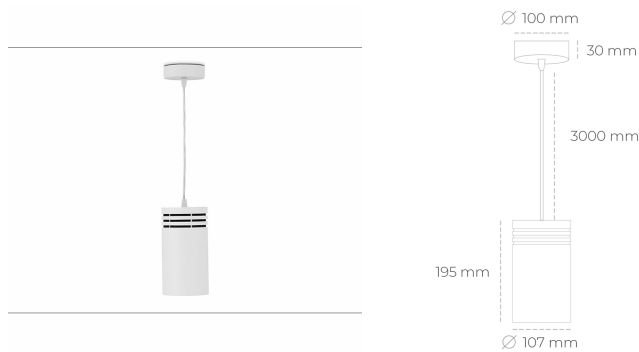

# DOWNLIGHT LIDER Z 942 23W 15° WHITE MEAT WHITE ON/OFF

Article number: N202-K0003-CC942-H5-G15-ZA02\_600-S1-###

LED	COB
Light colour	4200 [K] MEAT WHITE
CRI	90
Led chip flux	2340 [lm]
Luminous flux	2106 [lm]
System power	23 [W]
Luminaire Efficiency	92 [lm/W]
Beam angle	15°
Controller	ON/OFF
MacAdam	3 SDCM

## Downlight LED

Suspended LED downlight. Aluminium housing. Plastic cover included. Available in white, black and grey. Any RAL palette colour available on enquiry. Power cord - 300cm. Reflector beams available: 15°, 23° 38°, 34° and 60°. Maximum power is 31W.

## LUMINAIRE

Weight	0.87 [kg]
Protection rating IP , IK , class	IP 20, IK 1,
Luminaire colour	WHITE
Cover	Plastic
Operating voltage	220-240V 50-60Hz

Note: All data are typical values. Tolerance of measurements +/-10%  
System features may change with product improvements due to technical advances.