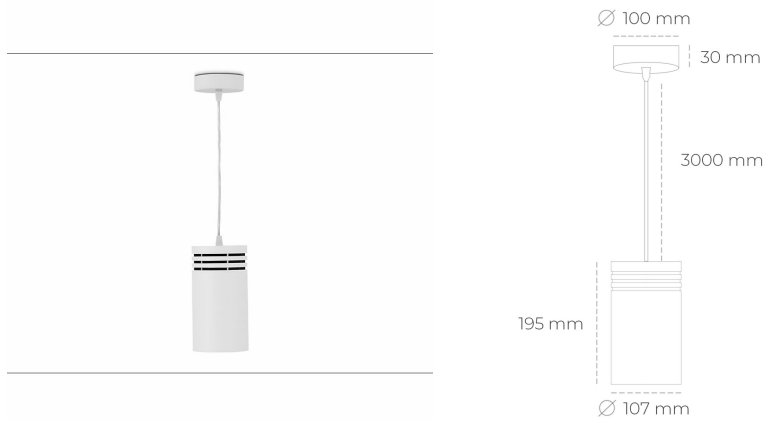

DOWNLIGHT LIDER Z 935 31W 60° WHITE HI EFFICIENT ON/OFF

Article number: N202-K0003-BB935-H5-G60-ZA03_800-S1-###

LED	COB
Light colour	3500 [K] HI EFFICIENT
CRI	90
Led chip flux	4723 [lm]
Luminous flux	4250 [lm]
System power	31 [W]
Luminaire Efficiency	137 [lm/W]
Beam angle	60°
Controller	ON/OFF
MacAdam	3 SDCM

Downlight LED

Suspended LED downlight. Aluminium housing. Plastic cover included. Available in white, black and grey. Any RAL palette colour available on enquiry. Power cord - 300cm. Reflector beams available: 15°, 23° 38°, 34° and 60°. Maximum power is 31W.

LUMINAIRE

Weight	1,17 [kg]
Protection rating IP , IK , class	IP 20, IK 1,
Luminaire colour	WHITE
Cover	Plastic
Operating voltage	220-240V 50-60Hz

Note: All data are typical values. Tolerance of measurements +/-10% System features may change with product improvements due to technical advances.