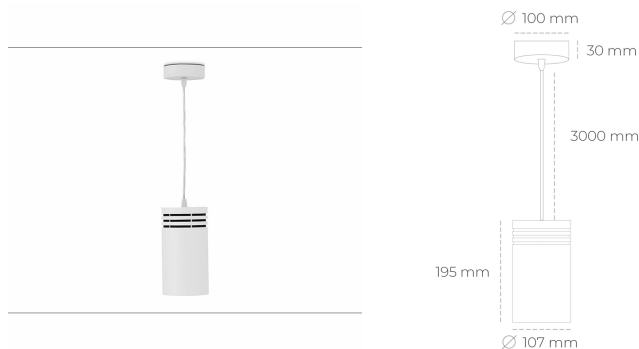

DOWNLIGHT LIDER Z 935 21W 45° WHITE HI EFFICIENT ON/OFF

Article number: N202-K0003-BB935-H5-G45-ZA02_550-S1-###

LED	COB
Light colour	3500 [K] HI EFFICIENT
CRI	90
Led chip flux	3341 [lm]
Luminous flux	3006 [lm]
System power	21 [W]
Luminaire Efficiency	143 [lm/W]
Beam angle	45°
Controller	ON/OFF
MacAdam	3 SDCM

Downlight LED

Suspended LED downlight. Aluminium housing. Plastic cover included. Available in white, black and grey. Any RAL palette colour available on enquiry. Power cord - 300cm. Reflector beams available: 15°, 23° 38°, 34° and 60°. Maximum power is 31W.

LUMINAIRE

Weight	0.87 [kg]
Protection rating IP , IK , class	IP 20, IK 1,
Luminaire colour	WHITE
Cover	Plastic
Operating voltage	220-240V 50-60Hz

Note: All data are typical values. Tolerance of measurements +/-10%
System features may change with product improvements due to technical advances.