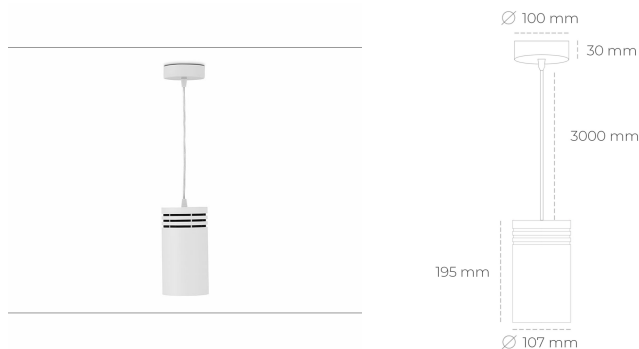

DOWNLIGHT LIDER Z 935 31W 38° WHITE HI EFFICIENT ON/OFF

Article number: N202-K0003-BB935-H5-G38-ZA03_800-S1-###

LED	COB
Light colour	3500 [K] HI EFFICIENT
CRI	90
Led chip flux	4723 [lm]
Luminous flux	4250 [lm]
System power	31 [W]
Luminaire Efficiency	137 [lm/W]
Beam angle	38°
Controller	ON/OFF
MacAdam	3 SDCM

Downlight LED

Suspended LED downlight. Aluminium housing. Plastic cover included. Available in white, black and grey. Any RAL palette colour available on enquiry. Power cord - 300cm. Reflector beams available: 15°, 23° 38°, 34° and 60°. Maximum power is 31W.

LUMINAIRE

Weight	0.87 [kg]
Protection rating IP , IK , class	IP 20, IK 1,
Luminaire colour	WHITE
Cover	Plastic
Operating voltage	220-240V 50-60Hz

Note: All data are typical values. Tolerance of measurements +/-10%
System features may change with product improvements due to technical advances.