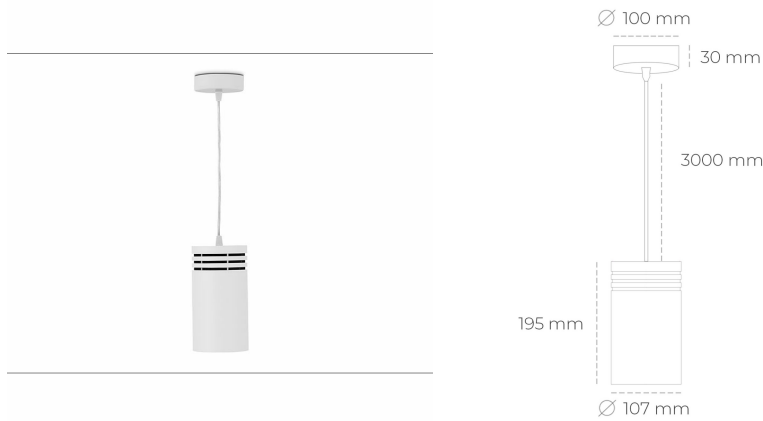

## DOWNLIGHT LIDER Z 930 10W 45° WHITE HI EFFICIENT ON/OFF

Article number: N202-K0003-BB930-H5-G45-ZA01\_250-S1-###

LED	COB
Light colour	3000 [K] HI EFFICIENT
CRI	90
Led chip flux	1623 [lm]
Luminous flux	1460 [lm]
System power	10 [W]
Luminaire Efficiency	146 [lm/W]
Beam angle	45°
Controller	ON/OFF
MacAdam	3 SDCM

### Downlight LED

Suspended LED downlight. Aluminium housing. Plastic cover included. Available in white, black and grey. Any RAL palette colour available on enquiry. Power cord - 300cm. Reflector beams available: 15°, 23° 38°, 34° and 60°. Maximum power is 31W.

### LUMINAIRE

Weight	1,17 [kg]
Protection rating IP , IK , class	IP 20, IK 1,
Luminaire colour	WHITE
Cover	Plastic
Operating voltage	220-240V 50-60Hz

Note: All data are typical values. Tolerance of measurements +/-10% System features may change with product improvements due to technical advances.