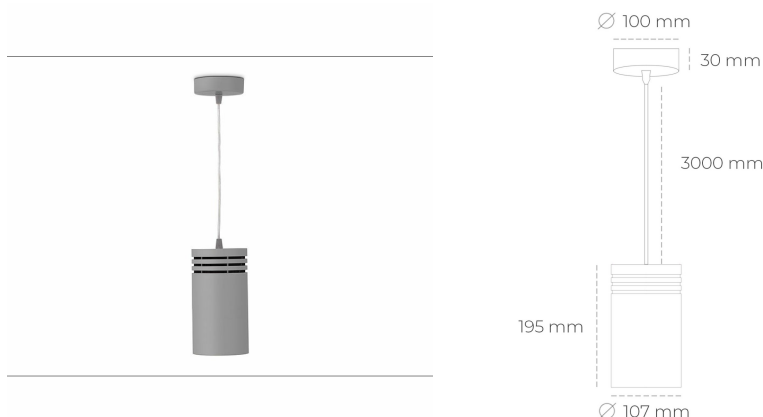

DOWNLIGHT LIDER Z 825 31W 60° GREY BREAD ON/OFF

LED	COB
Light colour	2500 [K] BREAD
CRI	80
Led chip flux	3621 [lm]
Luminous flux	3258 [lm]
System power	31 [W]
Luminaire Efficiency	105 [lm/W]
Beam angle	60°
Controller	ON/OFF
MacAdam	3 SDCM

Downlight LED

Suspended LED downlight. Aluminium housing. Plastic cover included. Available in white, black and grey. Any RAL palette colour available on enquiry. Power cord - 300cm. Reflector beams available: 15°, 23° 38°, 34° and 60°. Maximum power is 31W.

LUMINAIRE

Weight	1,17 [kg]
Protection rating IP , IK , class	IP 20, IK 1,
Luminaire colour	GREY
Cover	Plastic
Operating voltage	220-240V 50-60Hz

Note: All data are typical values. Tolerance of measurements +/-10% System features may change with product improvements due to technical advances.

OPTIONS

RAL colours on inquiry, honeycomb louver on inquiry , Casambi on inquiry, DALI on inquiry, Phase-cut dimming on inquiry.

Generated: 26.06.2024

+48 32 388 80 00

www.cora.pl
cora@cora.pl

Street: Ignatza Hakuby 18
41-914 Bytom, Polska