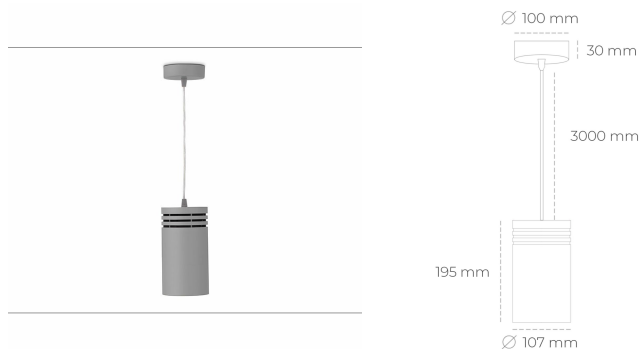

DOWNLIGHT LIDER Z 825 14W 23° GREY BREAD ON/OFF

Article number: N202-K0001-VF825-H5-G23-ZA01_350-S1-###

LED	COB
Light colour	2500 [K] BREAD
CRI	80
Led chip flux	1674 [lm]
Luminous flux	1506 [lm]
System power	14 [W]
Luminaire Efficiency	108 [lm/W]
Beam angle	23°
Controller	ON/OFF
MacAdam	3 SDCM

Downlight LED

Suspended LED downlight. Aluminium housing. Plastic cover included. Available in white, black and grey. Any RAL palette colour available on enquiry. Power cord - 300cm. Reflector beams available: 15°, 23° 38°, 34° and 60°. Maximum power is 31W.

LUMINAIRE

Weight	0.87 [kg]
Protection rating IP , IK , class	IP 20, IK 1,
Luminaire colour	GREY
Cover	Plastic
Operating voltage	220-240V 50-60Hz

Note: All data are typical values. Tolerance of measurements +/-10%
System features may change with product improvements due to technical advances.