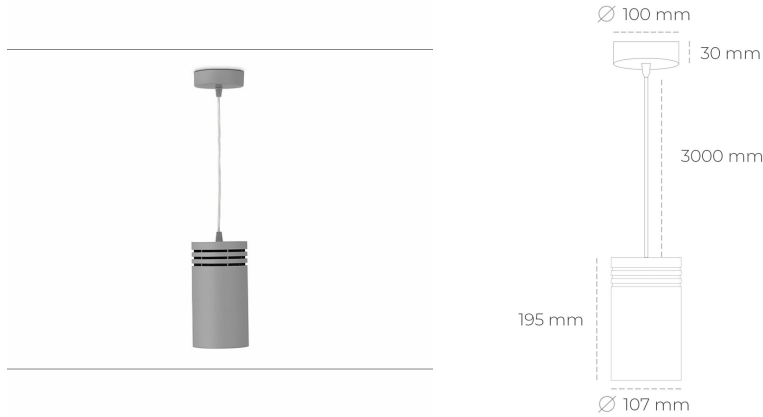

DOWNLIGHT LIDER Z 825 10W 23° GREY BREAD ON/OFF

Article number: N202-K0001-VF825-H5-G23-ZA01_250-S1-###

LED	COB
Light colour	2500 [K] BREAD
CRI	80
Led chip flux	1195 [lm]
Luminous flux	1075 [lm]
System power	10 [W]
Luminaire Efficiency	108 [lm/W]
Beam angle	23°
Controller	ON/OFF
MacAdam	3 SDCM

Downlight LED

Suspended LED downlight. Aluminium housing. Plastic cover included. Available in white, black and grey. Any RAL palette colour available on enquiry. Power cord - 300cm. Reflector beams available: 15°, 23° 38°, 34° and 60°. Maximum power is 31W.

LUMINAIRE

Weight	1,17 [kg]
Protection rating IP , IK , class	IP 20, IK 1,
Luminaire colour	GREY
Cover	Plastic
Operating voltage	220-240V 50-60Hz

Note: All data are typical values. Tolerance of measurements +/-10% System features may change with product improvements due to technical advances.