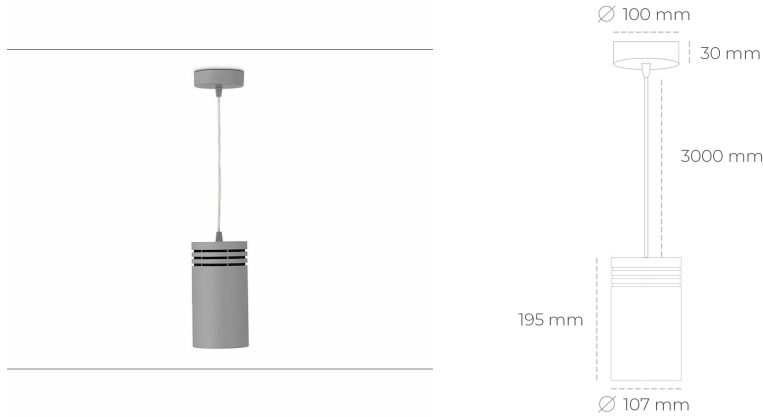

DOWNLIGHT LIDER Z 820 14W 60° GREY MEAT PINK ON/OFF

LED	COB
Light colour	2000 [K] MEAT PINK
CRI	80
Led chip flux	1253 [lm]
Luminous flux	1127 [lm]
System power	14 [W]
Luminaire Efficiency	81 [lm/W]
Beam angle	60°
Controller	ON/OFF
MacAdam	3 SDCM

Downlight LED

Suspended LED downlight. Aluminium housing. Plastic cover included. Available in white, black and grey. Any RAL palette colour available on enquiry. Power cord - 300cm. Reflector beams available: 15°, 23° 38°, 34° and 60°. Maximum power is 31W.

LUMINAIRE

Weight	1,17 [kg]
Protection rating IP , IK , class	IP 20, IK 1,
Luminaire colour	BLACK
Cover	Plastic
Operating voltage	220-240V 50-60Hz

Note: All data are typical values. Tolerance of measurements +/-10% System features may change with product improvements due to technical advances.

OPTIONS

RAL colours on inquiry, honeycomb louver on inquiry , Casambi on inquiry, DALI on inquiry, Phase-cut dimming on inquiry.

Generated: 17.09.2024

+48 32 388 80 00

www.cora.pl
cora@cora.pl

Street: Ignatza Hakuby 18
41-914 Bytom, Polska