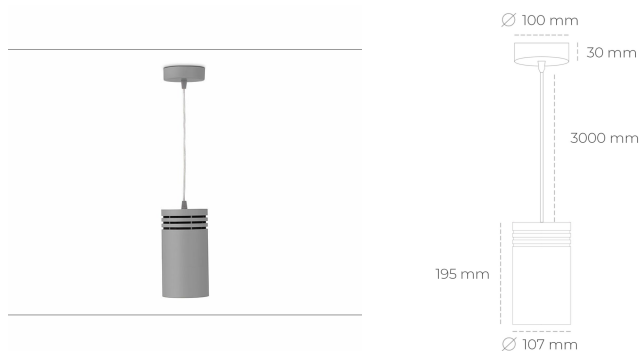

# DOWNLIGHT LIDER Z 820 19W 45° GREY MEAT PINK ON/OFF

Article number: N202-K0001-VE820-H5-G45-ZA01\_500-S1-###

LED	COB
Light colour	2000 [K] MEAT PINK
CRI	80
Led chip flux	1741 [lm]
Luminous flux	1566 [lm]
System power	19 [W]
Luminaire Efficiency	82 [lm/W]
Beam angle	45°
Controller	ON/OFF
MacAdam	3 SDCM

### Downlight LED

Suspended LED downlight. Aluminium housing. Plastic cover included. Available in white, black and grey. Any RAL palette colour available on enquiry. Power cord - 300cm. Reflector beams available: 15°, 23° 38°, 34° and 60°. Maximum power is 31W.

### LUMINAIRE

Weight	0.87 [kg]
Protection rating IP , IK , class	IP 20, IK 1,
Luminaire colour	GREY
Cover	Plastic
Operating voltage	220-240V 50-60Hz

Note: All data are typical values. Tolerance of measurements +/-10%  
System features may change with product improvements due to technical advances.