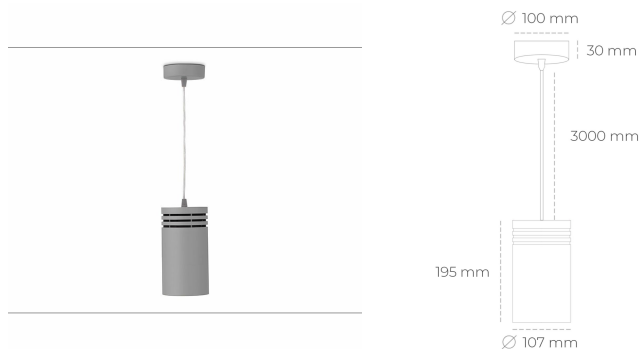

# DOWNLIGHT LIDER Z 820 23W 23° GREY MEAT PINK ON/OFF

Article number: N202-K0001-VE820-H5-G23-ZA02\_600-S1-###

LED	COB
Light colour	2000 [K] MEAT PINK
CRI	80
Led chip flux	2013 [lm]
Luminous flux	1811 [lm]
System power	23 [W]
Luminaire Efficiency	79 [lm/W]
Beam angle	23°
Controller	ON/OFF
MacAdam	3 SDCM

### Downlight LED

Suspended LED downlight. Aluminium housing. Plastic cover included. Available in white, black and grey. Any RAL palette colour available on enquiry. Power cord - 300cm. Reflector beams available: 15°, 23° 38°, 34° and 60°. Maximum power is 31W.

### LUMINAIRE

Weight	0.87 [kg]
Protection rating IP , IK , class	IP 20, IK 1,
Luminaire colour	GREY
Cover	Plastic
Operating voltage	220-240V 50-60Hz

Note: All data are typical values. Tolerance of measurements +/-10%  
System features may change with product improvements due to technical advances.