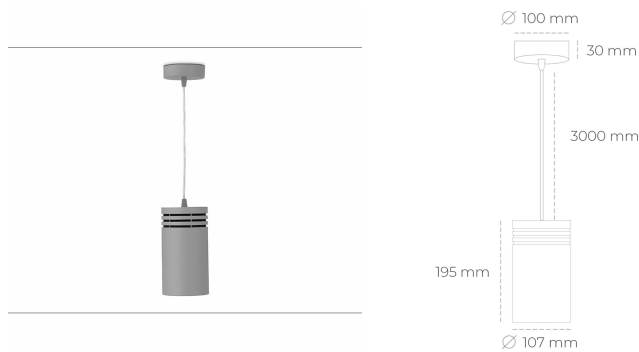

DOWNLIGHT LIDER Z 940 27W 38° GREY | ON/OFF

Article number: N202-K0001-RF940-H5-G38-ZA02_700-S1-###

LED	COB
Light colour	4000 [K]
CRI	90
Led chip flux	3383 [lm]
Luminous flux	3044 [lm]
System power	27 [W]
Luminaire Efficiency	113 [lm/W]
Beam angle	38°
Controller	ON/OFF
MacAdam	3 SDCM

Downlight LED

Suspended LED downlight. Aluminium housing. Plastic cover included. Available in white, black and grey. Any RAL palette colour available on enquiry. Power cord - 300cm. Reflector beams available: 15°, 23° 38°, 34° and 60°. Maximum power is 31W.

LUMINAIRE

Weight	1.17 [kg]
Protection rating IP , IK , class	IP 20, IK 1,
Luminaire colour	GREY
Cover	Plastic
Operating voltage	220-240V 50-60Hz

Note: All data are typical values. Tolerance of measurements +/-10%
System features may change with product improvements due to technical advances.