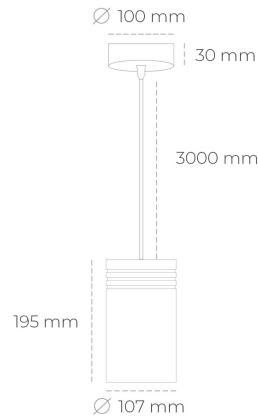

DOWNLIGHT LIDER Z 940 19W 38° GREY | ON/OFF

Article number: N202-K0001-RF940-H5-G38-ZA01_500-S1-###

LED	COB
Light colour	4000 [K]
CRI	90
Led chip flux	2416 [lm]
Luminous flux	2174 [lm]
System power	19 [W]
Luminaire Efficiency	114 [lm/W]
Beam angle	38°
Controller	ON/OFF
MacAdam	3 SDCM

Downlight LED

Suspended LED downlight. Aluminium housing. Plastic cover included. Available in white, black and grey. Any RAL palette colour available on enquiry. Power cord - 300cm. Reflector beams available: 15°, 23° 38°, 34° and 60°. Maximum power is 31W.

LUMINAIRE

Weight	1,17 [kg]
Protection rating IP , IK , class	IP 20, IK 1,
Luminaire colour	BLACK
Cover	Plastic
Operating voltage	220-240V 50-60Hz

Note: All data are typical values. Tolerance of measurements +/-10% System features may change with product improvements due to technical advances.