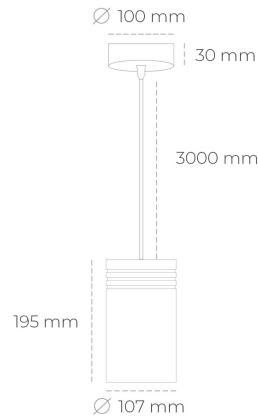

DOWNLIGHT LIDER Z 940 14W 38° GREY | ON/OFF

Article number: N202-K0001-RF940-H5-G38-ZA01_350-S1-###

LED	COB
Light colour	4000 [K]
CRI	90
Led chip flux	1691 [lm]
Luminous flux	1521 [lm]
System power	14 [W]
Luminaire Efficiency	109 [lm/W]
Beam angle	38°
Controller	ON/OFF
MacAdam	3 SDCM

Downlight LED

Suspended LED downlight. Aluminium housing. Plastic cover included. Available in white, black and grey. Any RAL palette colour available on enquiry. Power cord - 300cm. Reflector beams available: 15°, 23° 38°, 34° and 60°. Maximum power is 31W.

LUMINAIRE

Weight	1,17 [kg]
Protection rating IP , IK , class	IP 20, IK 1,
Luminaire colour	GREY
Cover	Plastic
Operating voltage	220-240V 50-60Hz

Note: All data are typical values. Tolerance of measurements +/-10% System features may change with product improvements due to technical advances.