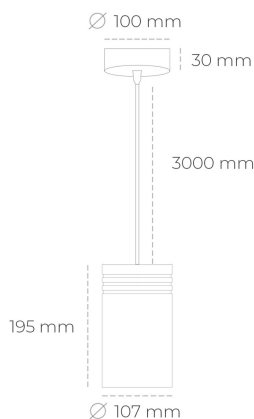

DOWNLIGHT LIDER Z 940 21W 23° GREY | ON/OFF

LED	COB
Light colour	4000 [K] |
CRI	90
Led chip flux	2658 [lm]
Luminous flux	2392 [lm]
System power	21 [W]
Luminaire Efficiency	114 [lm/W]
Beam angle	23°
Controller	ON/OFF
MacAdam	3 SDCM

Downlight LED

Suspended LED downlight. Aluminium housing. Plastic cover included. Available in white, black and grey. Any RAL palette colour available on enquiry. Power cord - 300cm. Reflector beams available: 15°, 23° 38°, 34° and 60°. Maximum power is 31W.

LUMINAIRE

Weight	1,17 [kg]
Protection rating IP , IK , class	IP 20, IK 1,
Luminaire colour	GREY
Cover	Plastic
Operating voltage	220-240V 50-60Hz

Note: All data are typical values. Tolerance of measurements +/-10% System features may change with product improvements due to technical advances.

OPTIONS

RAL colours on inquiry, honeycomb louver on inquiry , Casambi on inquiry, DALI on inquiry, Phase-cut dimming on inquiry.

Generated: 26.06.2024

+48 32 388 80 00

www.cora.pl
cora@cora.pl

Street: Ignatza Hakuby 18
41-914 Bytom, Polska