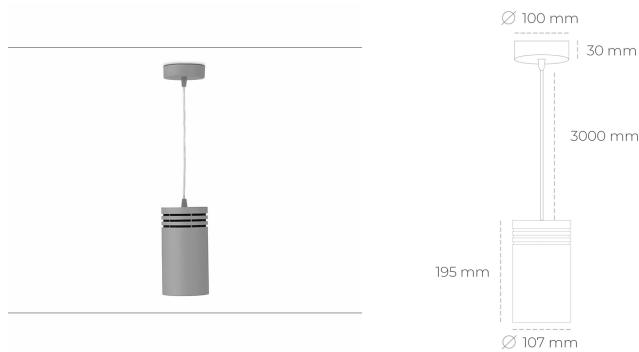

DOWNLIGHT LIDER Z 940 25W 15° GREY | ON/OFF

Article number: N202-K0001-RF940-H5-G15-ZA02_650-S1-###

LED	COB
Light colour	4000 [K]
CRI	90
Led chip flux	3141 [lm]
Luminous flux	2826 [lm]
System power	25 [W]
Luminaire Efficiency	113 [lm/W]
Beam angle	15°
Controller	ON/OFF
MacAdam	3 SDCM

Downlight LED

Suspended LED downlight. Aluminium housing. Plastic cover included. Available in white, black and grey. Any RAL palette colour available on enquiry. Power cord - 300cm. Reflector beams available: 15°, 23° 38°, 34° and 60°. Maximum power is 31W.

LUMINAIRE

Weight	0.87 [kg]
Protection rating IP , IK , class	IP 20, IK 1,
Luminaire colour	GREY
Cover	Plastic
Operating voltage	220-240V 50-60Hz

Note: All data are typical values. Tolerance of measurements +/-10%
System features may change with product improvements due to technical advances.