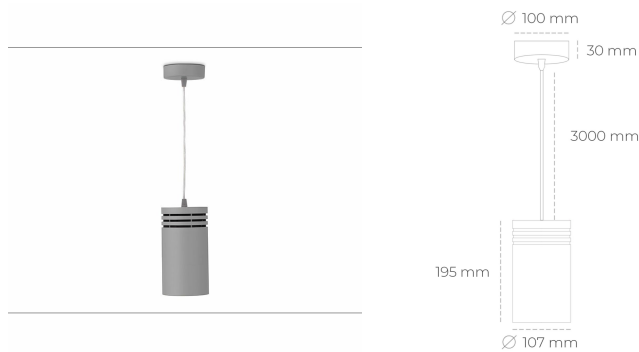

DOWNLIGHT LIDER Z 930 27W 60° GREY | ON/OFF

Article number: N202-K0001-RF930-H5-G60-ZA02_700-S1-###

LED	COB
Light colour	3000 [K]
CRI	90
Led chip flux	3227 [lm]
Luminous flux	2904 [lm]
System power	27 [W]
Luminaire Efficiency	108 [lm/W]
Beam angle	60°
Controller	ON/OFF
MacAdam	3 SDCM

Downlight LED

Suspended LED downlight. Aluminium housing. Plastic cover included. Available in white, black and grey. Any RAL palette colour available on enquiry. Power cord - 300cm. Reflector beams available: 15°, 23° 38°, 34° and 60°. Maximum power is 31W.

LUMINAIRE

Weight	1.17 [kg]
Protection rating IP , IK , class	IP 20, IK 1,
Luminaire colour	GREY
Cover	Plastic
Operating voltage	220-240V 50-60Hz

Note: All data are typical values. Tolerance of measurements +/-10%
System features may change with product improvements due to technical advances.