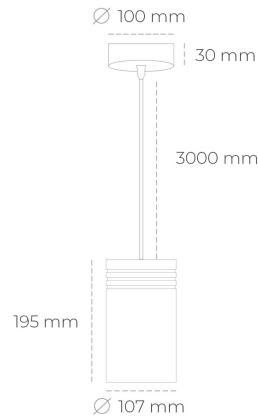

DOWNLIGHT LIDER Z 930 21W 60° GREY | ON/OFF

Article number: N202-K0001-RF930-H5-G60-ZA02_550-S1-###

LED	COB
Light colour	3000 [K]
CRI	90
Led chip flux	2536 [lm]
Luminous flux	2282 [lm]
System power	21 [W]
Luminaire Efficiency	109 [lm/W]
Beam angle	60°
Controller	ON/OFF
MacAdam	3 SDCM

Downlight LED

Suspended LED downlight. Aluminium housing. Plastic cover included. Available in white, black and grey. Any RAL palette colour available on enquiry. Power cord - 300cm. Reflector beams available: 15°, 23° 38°, 34° and 60°. Maximum power is 31W.

LUMINAIRE

Weight	1,17 [kg]
Protection rating IP , IK , class	IP 20, IK 1,
Luminaire colour	GREY
Cover	Plastic
Operating voltage	220-240V 50-60Hz

Note: All data are typical values. Tolerance of measurements +/-10% System features may change with product improvements due to technical advances.