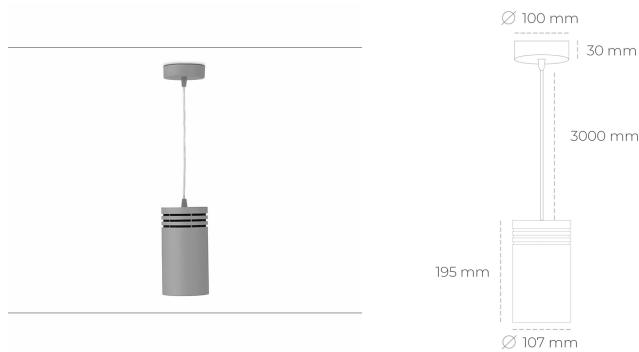

DOWNLIGHT LIDER Z 930 14W 60° GREY | ON/OFF

Article number: N202-K0001-RF930-H5-G60-ZA01_350-S1-###

| | |
|----------------------|------------|
| LED | COB |
| Light colour | 3000 [K] |
| CRI | 90 |
| Led chip flux | 1613 [lm] |
| Luminous flux | 1451 [lm] |
| System power | 14 [W] |
| Luminaire Efficiency | 104 [lm/W] |
| Beam angle | 60° |
| Controller | ON/OFF |
| MacAdam | 3 SDCM |

Downlight LED

Suspended LED downlight. Aluminium housing. Plastic cover included. Available in white, black and grey. Any RAL palette colour available on enquiry. Power cord - 300cm. Reflector beams available: 15°, 23° 38°, 34° and 60°. Maximum power is 31W.

LUMINAIRE

| | |
|-----------------------------------|------------------|
| Weight | 0.87 [kg] |
| Protection rating IP , IK , class | IP 20, IK 1, |
| Luminaire colour | GREY |
| Cover | Plastic |
| Operating voltage | 220-240V 50-60Hz |