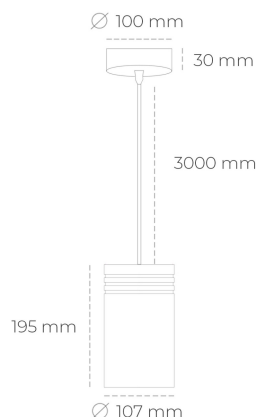

## DOWNLIGHT LIDER Z 930 31W 45° GREY | ON/OFF

Article number: N202-K0001-RF930-H5-G45-ZA03\_800-S1-###

LED	COB
Light colour	3000 [K]
CRI	90
Led chip flux	3688 [lm]
Luminous flux	3319 [lm]
System power	31 [W]
Luminaire Efficiency	107 [lm/W]
Beam angle	45°
Controller	ON/OFF
MacAdam	3 SDCM

### Downlight LED

Suspended LED downlight. Aluminium housing. Plastic cover included. Available in white, black and grey. Any RAL palette colour available on enquiry. Power cord - 300cm. Reflector beams available: 15°, 23° 38°, 34° and 60°. Maximum power is 31W.

### LUMINAIRE

Weight	1,17 [kg]
Protection rating IP , IK , class	IP 20, IK 1,
Luminaire colour	GREY
Cover	Plastic
Operating voltage	220-240V 50-60Hz

Note: All data are typical values. Tolerance of measurements +/-10% System features may change with product improvements due to technical advances.