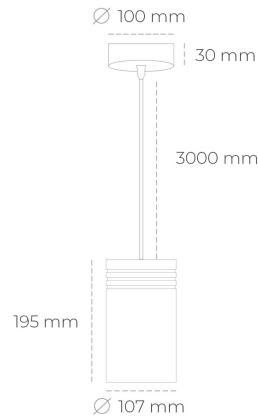

DOWNLIGHT LIDER Z 930 19W 45° GREY | ON/OFF

Article number: N202-K0001-RF930-H5-G45-ZA01_500-S1-###

LED	COB
Light colour	3000 [K]
CRI	90
Led chip flux	2305 [lm]
Luminous flux	2074 [lm]
System power	19 [W]
Luminaire Efficiency	109 [lm/W]
Beam angle	45°
Controller	ON/OFF
MacAdam	3 SDCM

Downlight LED

Suspended LED downlight. Aluminium housing. Plastic cover included. Available in white, black and grey. Any RAL palette colour available on enquiry. Power cord - 300cm. Reflector beams available: 15°, 23° 38°, 34° and 60°. Maximum power is 31W.

LUMINAIRE

Weight	1,17 [kg]
Protection rating IP , IK , class	IP 20, IK 1,
Luminaire colour	BLACK
Cover	Plastic
Operating voltage	220-240V 50-60Hz

Note: All data are typical values. Tolerance of measurements +/-10% System features may change with product improvements due to technical advances.