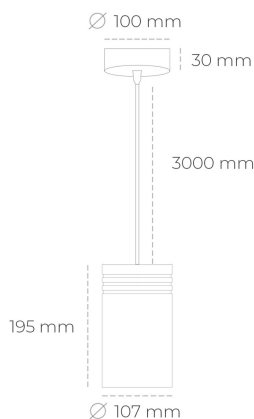

DOWNLIGHT LIDER Z 930 14W 38° GREY | ON/OFF

LED	COB
Light colour	3000 [K] |
CRI	90
Led chip flux	1613 [lm]
Luminous flux	1451 [lm]
System power	14 [W]
Luminaire Efficiency	104 [lm/W]
Beam angle	38°
Controller	ON/OFF
MacAdam	3 SDCM

Downlight LED

Suspended LED downlight. Aluminium housing. Plastic cover included. Available in white, black and grey. Any RAL palette colour available on enquiry. Power cord - 300cm. Reflector beams available: 15°, 23° 38°, 34° and 60°. Maximum power is 31W.

LUMINAIRE

Weight	1,17 [kg]
Protection rating IP , IK , class	IP 20, IK 1,
Luminaire colour	GREY
Cover	Plastic
Operating voltage	220-240V 50-60Hz

Note: All data are typical values. Tolerance of measurements +/-10% System features may change with product improvements due to technical advances.

OPTIONS

RAL colours on inquiry, honeycomb louver on inquiry , Casambi on inquiry, DALI on inquiry, Phase-cut dimming on inquiry.

Generated: 29.06.2024

+48 32 388 80 00

www.cora.pl
cora@cora.pl

Street: Ignatza Hakuby 18
41-914 Bytom, Polska