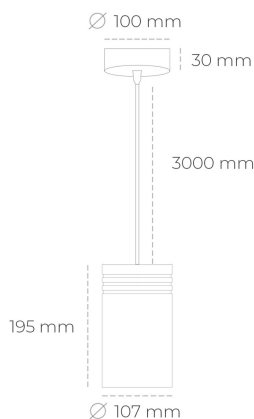

## DOWNLIGHT LIDER Z 930 23W 23° GREY | ON/OFF

Article number: N202-K0001-RF930-H5-G23-ZA02\_600-S1-###

LED	COB
Light colour	3000 [K]
CRI	90
Led chip flux	2767 [lm]
Luminous flux	2490 [lm]
System power	23 [W]
Luminaire Efficiency	108 [lm/W]
Beam angle	23°
Controller	ON/OFF
MacAdam	3 SDCM

### Downlight LED

Suspended LED downlight. Aluminium housing. Plastic cover included. Available in white, black and grey. Any RAL palette colour available on enquiry. Power cord - 300cm. Reflector beams available: 15°, 23° 38°, 34° and 60°. Maximum power is 31W.

### LUMINAIRE

Weight	1,17 [kg]
Protection rating IP , IK , class	IP 20, IK 1,
Luminaire colour	GREY
Cover	Plastic
Operating voltage	220-240V 50-60Hz

Note: All data are typical values. Tolerance of measurements +/-10% System features may change with product improvements due to technical advances.