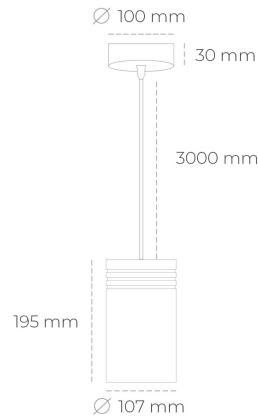

## DOWNLIGHT LIDER Z 930 19W 23° GREY | ON/OFF

Article number: N202-K0001-RF930-H5-G23-ZA01\_500-S1-###

LED	COB
Light colour	3000 [K]
CRI	90
Led chip flux	2305 [lm]
Luminous flux	2074 [lm]
System power	19 [W]
Luminaire Efficiency	109 [lm/W]
Beam angle	23°
Controller	ON/OFF
MacAdam	3 SDCM

### Downlight LED

Suspended LED downlight. Aluminium housing. Plastic cover included. Available in white, black and grey. Any RAL palette colour available on enquiry. Power cord - 300cm. Reflector beams available: 15°, 23° 38°, 34° and 60°. Maximum power is 31W.

### LUMINAIRE

Weight	1,17 [kg]
Protection rating IP , IK , class	IP 20, IK 1,
Luminaire colour	BLACK
Cover	Plastic
Operating voltage	220-240V 50-60Hz

Note: All data are typical values. Tolerance of measurements +/-10% System features may change with product improvements due to technical advances.