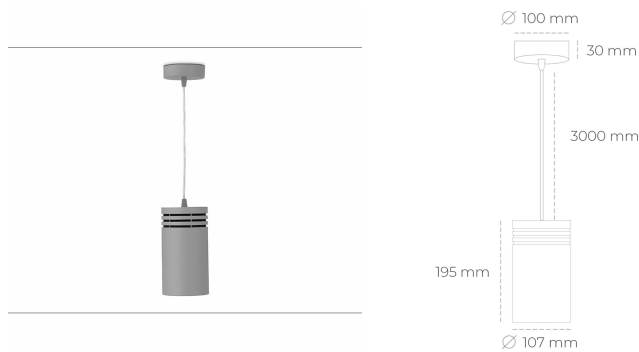

DOWNLIGHT LIDER Z 930 25W 15° GREY | ON/OFF

Article number: N202-K0001-RF930-H5-G15-ZA02_650-S1-###

LED	COB
Light colour	3000 [K]
CRI	90
Led chip flux	2997 [lm]
Luminous flux	2697 [lm]
System power	25 [W]
Luminaire Efficiency	108 [lm/W]
Beam angle	15°
Controller	ON/OFF
MacAdam	3 SDCM

Downlight LED

Suspended LED downlight. Aluminium housing. Plastic cover included. Available in white, black and grey. Any RAL palette colour available on enquiry. Power cord - 300cm. Reflector beams available: 15°, 23° 38°, 34° and 60°. Maximum power is 31W.

LUMINAIRE

Weight	1.17 [kg]
Protection rating IP , IK , class	IP 20, IK 1,
Luminaire colour	GREY
Cover	Plastic
Operating voltage	220-240V 50-60Hz

Note: All data are typical values. Tolerance of measurements +/-10%
System features may change with product improvements due to technical advances.