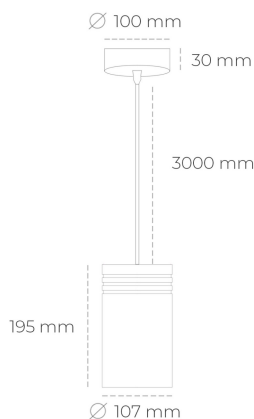

DOWNLIGHT LIDER Z 927 25W 60° GREY | ON/OFF

LED	COB
Light colour	2700 [K] |
CRI	80
Led chip flux	2888 [lm]
Luminous flux	2599 [lm]
System power	25 [W]
Luminaire Efficiency	104 [lm/W]
Beam angle	60°
Controller	ON/OFF
MacAdam	3 SDCM

Downlight LED

Suspended LED downlight. Aluminium housing. Plastic cover included. Available in white, black and grey. Any RAL palette colour available on enquiry. Power cord - 300cm. Reflector beams available: 15°, 23° 38°, 34° and 60°. Maximum power is 31W.

LUMINAIRE

Weight	1,17 [kg]
Protection rating IP , IK , class	IP 20, IK 1,
Luminaire colour	GREY
Cover	Plastic
Operating voltage	220-240V 50-60Hz

Note: All data are typical values. Tolerance of measurements +/-10% System features may change with product improvements due to technical advances.

OPTIONS

RAL colours on inquiry, honeycomb louver on inquiry , Casambi on inquiry, DALI on inquiry, Phase-cut dimming on inquiry.

Generated: 26.06.2024

+48 32 388 80 00

www.cora.pl
cora@cora.pl

Street: Ignatza Hakuby 18
41-914 Bytom, Polska