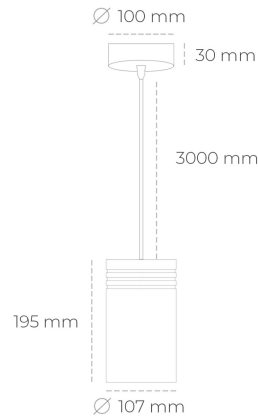

## DOWNLIGHT LIDER Z 927 21W 60° GREY | ON/OFF

Article number: N202-K0001-RF927-H5-G60-ZA02\_550-S1-###

LED	COB
Light colour	2700 [K]
CRI	80
Led chip flux	2444 [lm]
Luminous flux	2199 [lm]
System power	21 [W]
Luminaire Efficiency	105 [lm/W]
Beam angle	60°
Controller	ON/OFF
MacAdam	3 SDCM

### Downlight LED

Suspended LED downlight. Aluminium housing. Plastic cover included. Available in white, black and grey. Any RAL palette colour available on enquiry. Power cord - 300cm. Reflector beams available: 15°, 23° 38°, 34° and 60°. Maximum power is 31W.

### LUMINAIRE

Weight	1,17 [kg]
Protection rating IP , IK , class	IP 20, IK 1,
Luminaire colour	BLACK
Cover	Plastic
Operating voltage	220-240V 50-60Hz

Note: All data are typical values. Tolerance of measurements +/-10% System features may change with product improvements due to technical advances.