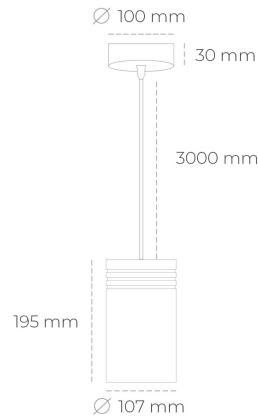

DOWNLIGHT LIDER Z 927 19W 60° GREY | ON/OFF

Article number: N202-K0001-RF927-H5-G60-ZA01_500-S1-###

LED	COB
Light colour	2700 [K]
CRI	80
Led chip flux	2222 [lm]
Luminous flux	1999 [lm]
System power	19 [W]
Luminaire Efficiency	105 [lm/W]
Beam angle	60°
Controller	ON/OFF
MacAdam	3 SDCM

Downlight LED

Suspended LED downlight. Aluminium housing. Plastic cover included. Available in white, black and grey. Any RAL palette colour available on enquiry. Power cord - 300cm. Reflector beams available: 15°, 23° 38°, 34° and 60°. Maximum power is 31W.

LUMINAIRE

Weight	1,17 [kg]
Protection rating IP , IK , class	IP 20, IK 1,
Luminaire colour	GREY
Cover	Plastic
Operating voltage	220-240V 50-60Hz

Note: All data are typical values. Tolerance of measurements +/-10% System features may change with product improvements due to technical advances.