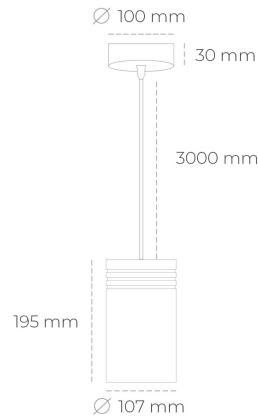

DOWNLIGHT LIDER Z 927 25W 45° GREY | ON/OFF

Article number: N202-K0001-RF927-H5-G45-ZA02_650-S1-###

LED	COB
Light colour	2700 [K]
CRI	80
Led chip flux	2888 [lm]
Luminous flux	2599 [lm]
System power	25 [W]
Luminaire Efficiency	104 [lm/W]
Beam angle	45°
Controller	ON/OFF
MacAdam	3 SDCM

Downlight LED

Suspended LED downlight. Aluminium housing. Plastic cover included. Available in white, black and grey. Any RAL palette colour available on enquiry. Power cord - 300cm. Reflector beams available: 15°, 23° 38°, 34° and 60°. Maximum power is 31W.

LUMINAIRE

Weight	1,17 [kg]
Protection rating IP , IK , class	IP 20, IK 1,
Luminaire colour	GREY
Cover	Plastic
Operating voltage	220-240V 50-60Hz

Note: All data are typical values. Tolerance of measurements +/-10% System features may change with product improvements due to technical advances.