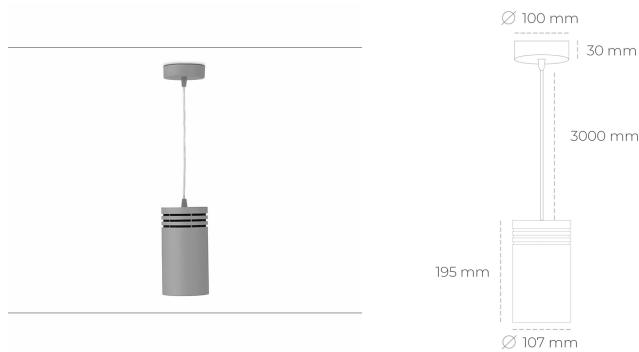

DOWNLIGHT LIDER Z 927 31W 38° GREY | ON/OFF

Article number: N202-K0001-RF927-H5-G38-ZA03_800-S1-###

LED	COB
Light colour	2700 [K]
CRI	80
Led chip flux	3555 [lm]
Luminous flux	3199 [lm]
System power	31 [W]
Luminaire Efficiency	103 [lm/W]
Beam angle	38°
Controller	ON/OFF
MacAdam	3 SDCM

Downlight LED

Suspended LED downlight. Aluminium housing. Plastic cover included. Available in white, black and grey. Any RAL palette colour available on enquiry. Power cord - 300cm. Reflector beams available: 15°, 23° 38°, 34° and 60°. Maximum power is 31W.

LUMINAIRE

Weight	0.87 [kg]
Protection rating IP , IK , class	IP 20, IK 1,
Luminaire colour	GREY
Cover	Plastic
Operating voltage	220-240V 50-60Hz

Note: All data are typical values. Tolerance of measurements +/-10%
System features may change with product improvements due to technical advances.