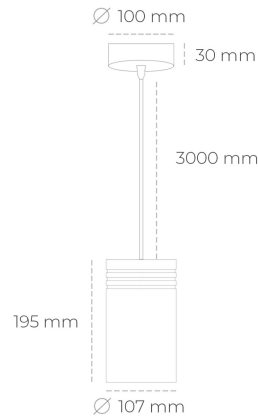

DOWNLIGHT LIDER Z 927 21W 38° GREY | ON/OFF

Article number: N202-K0001-RF927-H5-G38-ZA02_550-S1-###

LED	COB
Light colour	2700 [K]
CRI	80
Led chip flux	2444 [lm]
Luminous flux	2199 [lm]
System power	21 [W]
Luminaire Efficiency	105 [lm/W]
Beam angle	38°
Controller	ON/OFF
MacAdam	3 SDCM

Downlight LED

Suspended LED downlight. Aluminium housing. Plastic cover included. Available in white, black and grey. Any RAL palette colour available on enquiry. Power cord - 300cm. Reflector beams available: 15°, 23° 38°, 34° and 60°. Maximum power is 31W.

LUMINAIRE

Weight	1,17 [kg]
Protection rating IP , IK , class	IP 20, IK 1,
Luminaire colour	GREY
Cover	Plastic
Operating voltage	220-240V 50-60Hz

Note: All data are typical values. Tolerance of measurements +/-10% System features may change with product improvements due to technical advances.