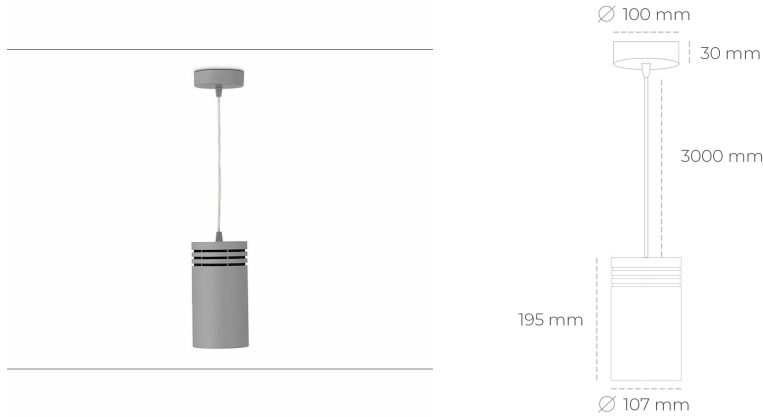

DOWNLIGHT LIDER Z 927 21W 38° GREY | ON/OFF

LED	COB
Light colour	2700 [K] |
CRI	80
Led chip flux	2444 [lm]
Luminous flux	2199 [lm]
System power	21 [W]
Luminaire Efficiency	105 [lm/W]
Beam angle	38°
Controller	ON/OFF
MacAdam	3 SDCM

Downlight LED

Suspended LED downlight. Aluminium housing. Plastic cover included. Available in white, black and grey. Any RAL palette colour available on enquiry. Power cord - 300cm. Reflector beams available: 15°, 23° 38°, 34° and 60°. Maximum power is 31W.

LUMINAIRE

Weight	1,17 [kg]
Protection rating IP , IK , class	IP 20, IK 1,
Luminaire colour	BLACK
Cover	Plastic
Operating voltage	220-240V 50-60Hz

Note: All data are typical values. Tolerance of measurements +/-10% System features may change with product improvements due to technical advances.

OPTIONS

RAL colours on inquiry, honeycomb louver on inquiry , Casambi on inquiry, DALI on inquiry, Phase-cut dimming on inquiry.

Generated: 17.09.2024

+48 32 388 80 00

www.cora.pl
cora@cora.pl

Street: Ignatza Hakuby 18
41-914 Bytom, Polska