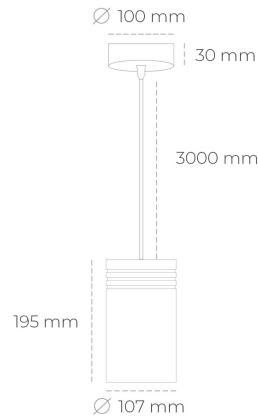

DOWNLIGHT LIDER Z 927 31W 23° GREY | ON/OFF

Article number: N202-K0001-RF927-H5-G23-ZA03_800-S1-###

LED	COB
Light colour	2700 [K]
CRI	80
Led chip flux	3555 [lm]
Luminous flux	3199 [lm]
System power	31 [W]
Luminaire Efficiency	103 [lm/W]
Beam angle	23°
Controller	ON/OFF
MacAdam	3 SDCM

Downlight LED

Suspended LED downlight. Aluminium housing. Plastic cover included. Available in white, black and grey. Any RAL palette colour available on enquiry. Power cord - 300cm. Reflector beams available: 15°, 23° 38°, 34° and 60°. Maximum power is 31W.

LUMINAIRE

Weight	1,17 [kg]
Protection rating IP , IK , class	IP 20, IK 1,
Luminaire colour	BLACK
Cover	Plastic
Operating voltage	220-240V 50-60Hz

Note: All data are typical values. Tolerance of measurements +/-10% System features may change with product improvements due to technical advances.