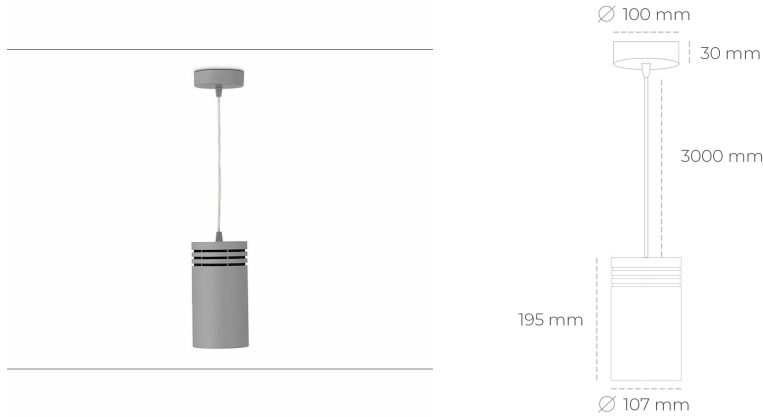

DOWNLIGHT LIDER Z 927 14W 23° GREY | ON/OFF

LED	COB
Light colour	2700 [K] |
CRI	80
Led chip flux	1555 [lm]
Luminous flux	1399 [lm]
System power	14 [W]
Luminaire Efficiency	100 [lm/W]
Beam angle	23°
Controller	ON/OFF
MacAdam	3 SDCM

Downlight LED

Suspended LED downlight. Aluminium housing. Plastic cover included. Available in white, black and grey. Any RAL palette colour available on enquiry. Power cord - 300cm. Reflector beams available: 15°, 23° 38°, 34° and 60°. Maximum power is 31W.

LUMINAIRE

Weight	1,17 [kg]
Protection rating IP , IK , class	IP 20, IK 1,
Luminaire colour	GREY
Cover	Plastic
Operating voltage	220-240V 50-60Hz

Note: All data are typical values. Tolerance of measurements +/-10% System features may change with product improvements due to technical advances.

OPTIONS

RAL colours on inquiry, honeycomb louver on inquiry , Casambi on inquiry, DALI on inquiry, Phase-cut dimming on inquiry.

Generated: 26.06.2024

+48 32 388 80 00

www.corra.pl
cora@corra.pl

Street: Ignatza Hakuby 18
41-914 Bytom, Polska