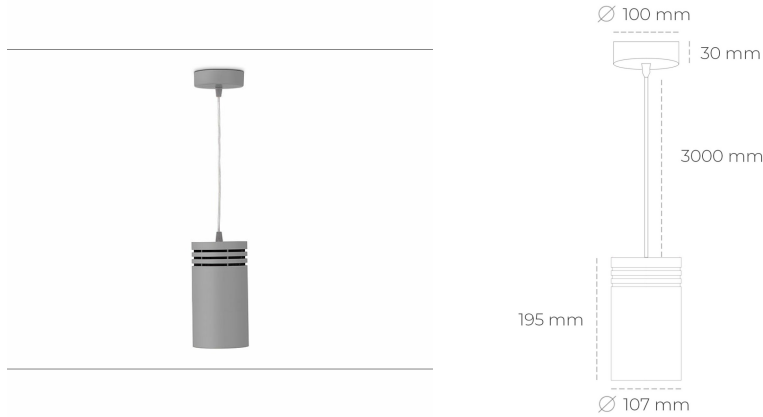

DOWNLIGHT LIDER Z 927 14W 15° GREY | ON/OFF

Article number: N202-K0001-RF927-H5-G15-ZA01_350-S1-###

LED	COB
Light colour	2700 [K]
CRI	80
Led chip flux	1555 [lm]
Luminous flux	1399 [lm]
System power	14 [W]
Luminaire Efficiency	100 [lm/W]
Beam angle	15°
Controller	ON/OFF
MacAdam	3 SDCM

Downlight LED

Suspended LED downlight. Aluminium housing. Plastic cover included. Available in white, black and grey. Any RAL palette colour available on enquiry. Power cord - 300cm. Reflector beams available: 15°, 23° 38°, 34° and 60°. Maximum power is 31W.

LUMINAIRE

Weight	1,17 [kg]
Protection rating IP , IK , class	IP 20, IK 1,
Luminaire colour	GREY
Cover	Plastic
Operating voltage	220-240V 50-60Hz

Note: All data are typical values. Tolerance of measurements +/-10% System features may change with product improvements due to technical advances.