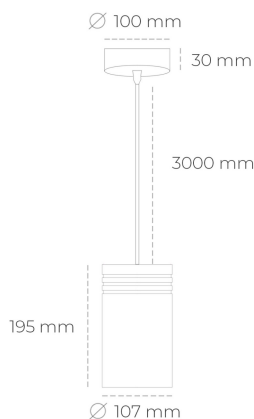

DOWNLIGHT LIDER Z 850 25W 45° GREY | ON/OFF

LED	COB
Light colour	5000 [K] |
CRI	80
Led chip flux	3764 [lm]
Luminous flux	3387 [lm]
System power	25 [W]
Luminaire Efficiency	135 [lm/W]
Beam angle	45°
Controller	ON/OFF
MacAdam	3 SDCM

Downlight LED

Suspended LED downlight. Aluminium housing. Plastic cover included. Available in white, black and grey. Any RAL palette colour available on enquiry. Power cord - 300cm. Reflector beams available: 15°, 23° 38°, 34° and 60°. Maximum power is 31W.

LUMINAIRE

Weight	1,17 [kg]
Protection rating IP , IK , class	IP 20, IK 1,
Luminaire colour	GREY
Cover	Plastic
Operating voltage	220-240V 50-60Hz

Note: All data are typical values. Tolerance of measurements +/-10% System features may change with product improvements due to technical advances.

OPTIONS

RAL colours on inquiry, honeycomb louver on inquiry , Casambi on inquiry, DALI on inquiry, Phase-cut dimming on inquiry.

Generated: 26.06.2024

+48 32 388 80 00

www.cora.pl
cora@cora.pl

Street: Ignatza Hakuby 18
41-914 Bytom, Polska