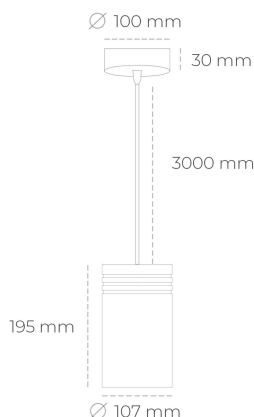

DOWNLIGHT LIDER Z 850 27W 23° GREY | ON/OFF

Article number: N202-K0001-RF850-H5-G23-ZA02_700-S1-###

LED	COB
Light colour	5000 [K]
CRI	80
Led chip flux	4053 [lm]
Luminous flux	3647 [lm]
System power	27 [W]
Luminaire Efficiency	135 [lm/W]
Beam angle	23°
Controller	ON/OFF
MacAdam	3 SDCM

Downlight LED

Suspended LED downlight. Aluminium housing. Plastic cover included. Available in white, black and grey. Any RAL palette colour available on enquiry. Power cord - 300cm. Reflector beams available: 15°, 23° 38°, 34° and 60°. Maximum power is 31W.

LUMINAIRE

Weight	1,17 [kg]
Protection rating IP , IK , class	IP 20, IK 1,
Luminaire colour	GREY
Cover	Plastic
Operating voltage	220-240V 50-60Hz

Note: All data are typical values. Tolerance of measurements +/-10% System features may change with product improvements due to technical advances.