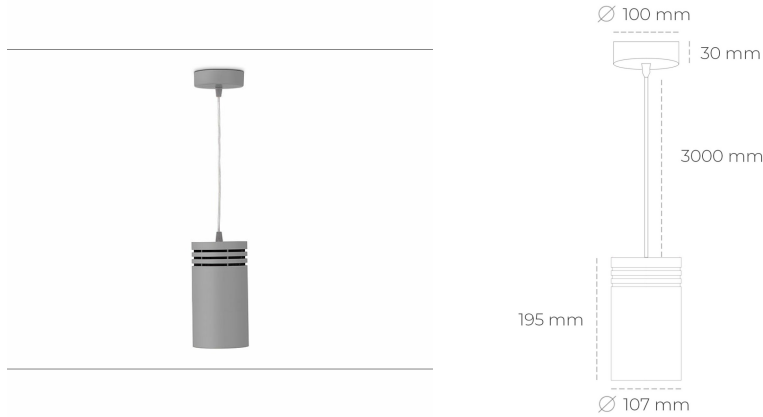

## DOWNLIGHT LIDER Z 850 25W 15° GREY | ON/OFF

Article number: N202-K0001-RF850-H5-G15-ZA02\_650-S1-###

LED	COB
Light colour	5000 [K]
CRI	80
Led chip flux	3764 [lm]
Luminous flux	3387 [lm]
System power	25 [W]
Luminaire Efficiency	135 [lm/W]
Beam angle	15°
Controller	ON/OFF
MacAdam	3 SDCM

### Downlight LED

Suspended LED downlight. Aluminium housing. Plastic cover included. Available in white, black and grey. Any RAL palette colour available on enquiry. Power cord - 300cm. Reflector beams available: 15°, 23° 38°, 34° and 60°. Maximum power is 31W.

### LUMINAIRE

Weight	1,17 [kg]
Protection rating IP , IK , class	IP 20, IK 1,
Luminaire colour	GREY
Cover	Plastic
Operating voltage	220-240V 50-60Hz

Note: All data are typical values. Tolerance of measurements +/-10% System features may change with product improvements due to technical advances.