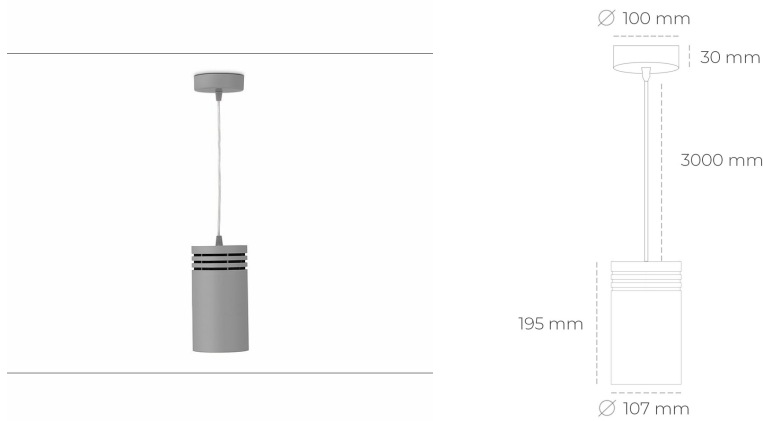

DOWNLIGHT LIDER Z 850 21W 15° GREY | ON/OFF

Article number: N202-K0001-RF850-H5-G15-ZA02_550-S1-###

LED	COB
Light colour	5000 [K]
CRI	80
Led chip flux	3185 [lm]
Luminous flux	2866 [lm]
System power	21 [W]
Luminaire Efficiency	136 [lm/W]
Beam angle	15°
Controller	ON/OFF
MacAdam	3 SDCM

Downlight LED

Suspended LED downlight. Aluminium housing. Plastic cover included. Available in white, black and grey. Any RAL palette colour available on enquiry. Power cord - 300cm. Reflector beams available: 15°, 23° 38°, 34° and 60°. Maximum power is 31W.

LUMINAIRE

Weight	1,17 [kg]
Protection rating IP , IK , class	IP 20, IK 1,
Luminaire colour	GREY
Cover	Plastic
Operating voltage	220-240V 50-60Hz

Note: All data are typical values. Tolerance of measurements +/-10% System features may change with product improvements due to technical advances.