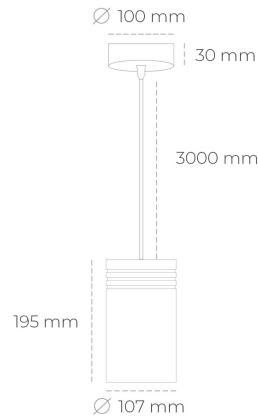

DOWNLIGHT LIDER Z 850 14W 15° GREY | ON/OFF

Article number: N202-K0001-RF850-H5-G15-ZA01_350-S1-###

LED	COB
Light colour	5000 [K]
CRI	80
Led chip flux	2027 [lm]
Luminous flux	1824 [lm]
System power	14 [W]
Luminaire Efficiency	130 [lm/W]
Beam angle	15°
Controller	ON/OFF
MacAdam	3 SDCM

Downlight LED

Suspended LED downlight. Aluminium housing. Plastic cover included. Available in white, black and grey. Any RAL palette colour available on enquiry. Power cord - 300cm. Reflector beams available: 15°, 23° 38°, 34° and 60°. Maximum power is 31W.

LUMINAIRE

Weight	1,17 [kg]
Protection rating IP , IK , class	IP 20, IK 1,
Luminaire colour	GREY
Cover	Plastic
Operating voltage	220-240V 50-60Hz

Note: All data are typical values. Tolerance of measurements +/-10% System features may change with product improvements due to technical advances.