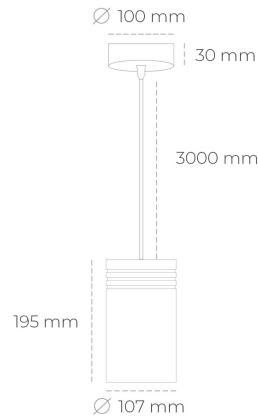

DOWNLIGHT LIDER Z 840 27W 45° GREY | ON/OFF

Article number: N202-K0001-RF840-H5-G45-ZA02_700-S1-###

LED	COB
Light colour	4000 [K]
CRI	80
Led chip flux	3974 [lm]
Luminous flux	3576 [lm]
System power	27 [W]
Luminaire Efficiency	132 [lm/W]
Beam angle	45°
Controller	ON/OFF
MacAdam	3 SDCM

Downlight LED

Suspended LED downlight. Aluminium housing. Plastic cover included. Available in white, black and grey. Any RAL palette colour available on enquiry. Power cord - 300cm. Reflector beams available: 15°, 23° 38°, 34° and 60°. Maximum power is 31W.

LUMINAIRE

Weight	1,17 [kg]
Protection rating IP , IK , class	IP 20, IK 1,
Luminaire colour	GREY
Cover	Plastic
Operating voltage	220-240V 50-60Hz

Note: All data are typical values. Tolerance of measurements +/-10% System features may change with product improvements due to technical advances.