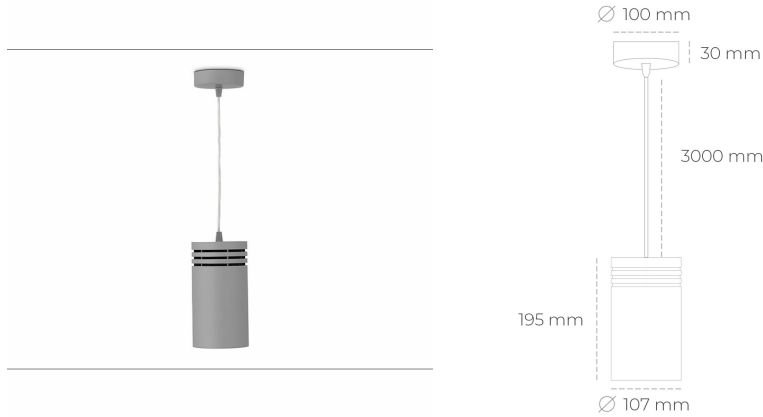

DOWNLIGHT LIDER Z 840 25W 45° GREY | ON/OFF

LED	COB
Light colour	4000 [K] |
CRI	80
Led chip flux	3690 [lm]
Luminous flux	3321 [lm]
System power	25 [W]
Luminaire Efficiency	133 [lm/W]
Beam angle	45°
Controller	ON/OFF
MacAdam	3 SDCM

Downlight LED

Suspended LED downlight. Aluminium housing. Plastic cover included. Available in white, black and grey. Any RAL palette colour available on enquiry. Power cord - 300cm. Reflector beams available: 15°, 23° 38°, 34° and 60°. Maximum power is 31W.

LUMINAIRE

Weight	1,17 [kg]
Protection rating IP , IK , class	IP 20, IK 1,
Luminaire colour	GREY
Cover	Plastic
Operating voltage	220-240V 50-60Hz

Note: All data are typical values. Tolerance of measurements +/-10% System features may change with product improvements due to technical advances.

OPTIONS

RAL colours on inquiry, honeycomb louver on inquiry , Casambi on inquiry, DALI on inquiry, Phase-cut dimming on inquiry.

Generated: 26.06.2024

+48 32 388 80 00

www.cora.pl
cora@cora.pl

Street: Ignatza Hakuby 18
41-914 Bytom, Polska