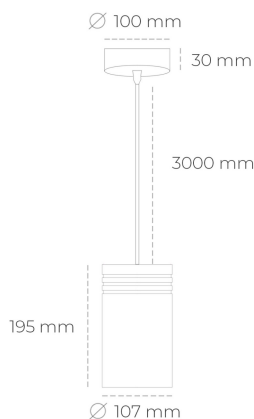

DOWNLIGHT LIDER Z 840 31W 38° GREY | ON/OFF

LED	COB
Light colour	4000 [K] |
CRI	80
Led chip flux	4542 [lm]
Luminous flux	4087 [lm]
System power	31 [W]
Luminaire Efficiency	132 [lm/W]
Beam angle	38°
Controller	ON/OFF
MacAdam	3 SDCM

Downlight LED

Suspended LED downlight. Aluminium housing. Plastic cover included. Available in white, black and grey. Any RAL palette colour available on enquiry. Power cord - 300cm. Reflector beams available: 15°, 23° 38°, 34° and 60°. Maximum power is 31W.

LUMINAIRE

Weight	1,17 [kg]
Protection rating IP , IK , class	IP 20, IK 1,
Luminaire colour	GREY
Cover	Plastic
Operating voltage	220-240V 50-60Hz

Note: All data are typical values. Tolerance of measurements +/-10% System features may change with product improvements due to technical advances.

OPTIONS

RAL colours on inquiry, honeycomb louver on inquiry , Casambi on inquiry, DALI on inquiry, Phase-cut dimming on inquiry.

Generated: 26.06.2024

+48 32 388 80 00

www.cora.pl
cora@cora.pl

Street: Ignatza Hakuby 18
41-914 Bytom, Polska